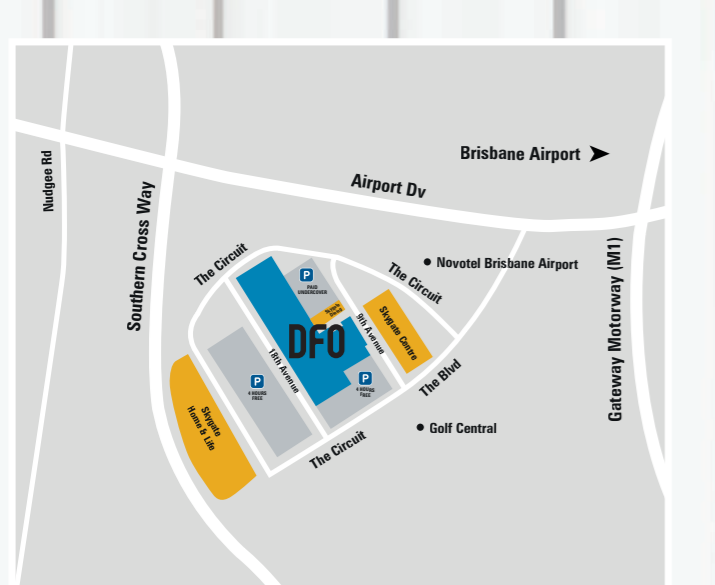

LOCATION MAP

CENTRE CONTACT DETAILS

DFO BRISBANE
18th Avenue, Skygate
Brisbane Airport, Brisbane QLD 4008
Telephone (07) 3305 9250
www.dfo.com.au/brisbane

[dfo_brisbane](https://www.instagram.com/dfo_brisbane)
 [facebook.com/dfobrisbane](https://www.facebook.com/dfobrisbane)

PHONE GRID REF STORE

Details correct at time of printing, October 2021
Subject to change without notice.